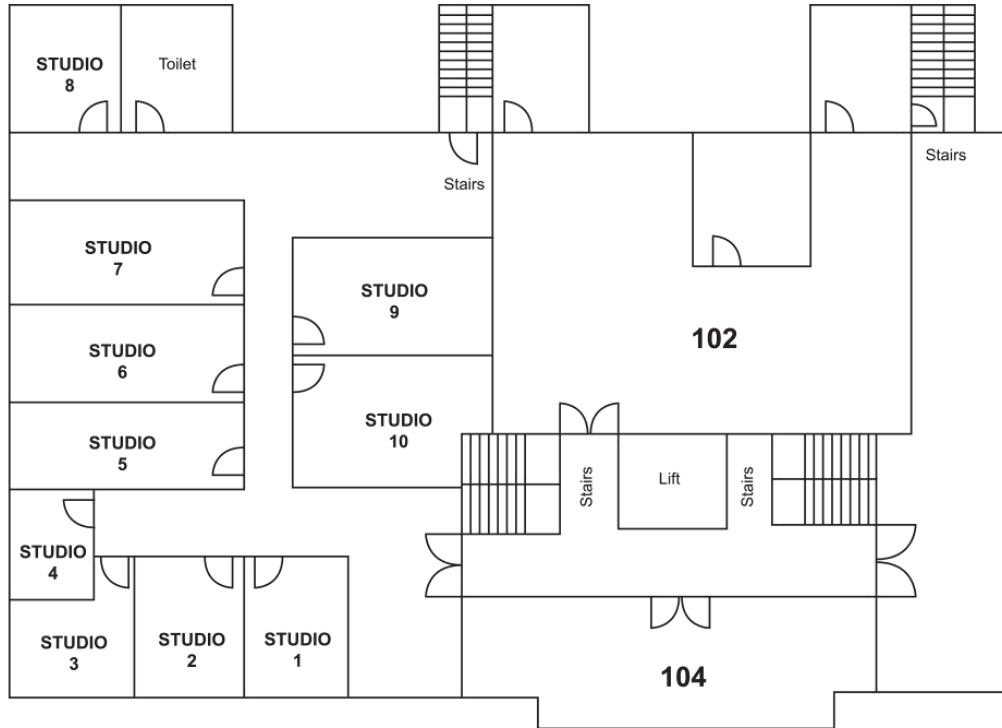

North Tower

First Floor

First Floor	
Studio 102	Kamogelo Masemola
Studio 104	Vhuhwavho Namaunagni
Studio 1	Wisani Manyisi
Studio 2	Karabo Nkuna
Studio 3	Lesedi Manganye
Studio 4	Nanini Mgandela (DELA NAN)
Studio 5	Qaphile Langa
Studio 6	Simon Moshapo jnr
Studio 7	Mpho Machate
Studio 9	Ivy Ndebele
Studio 10	Black Mabutho M