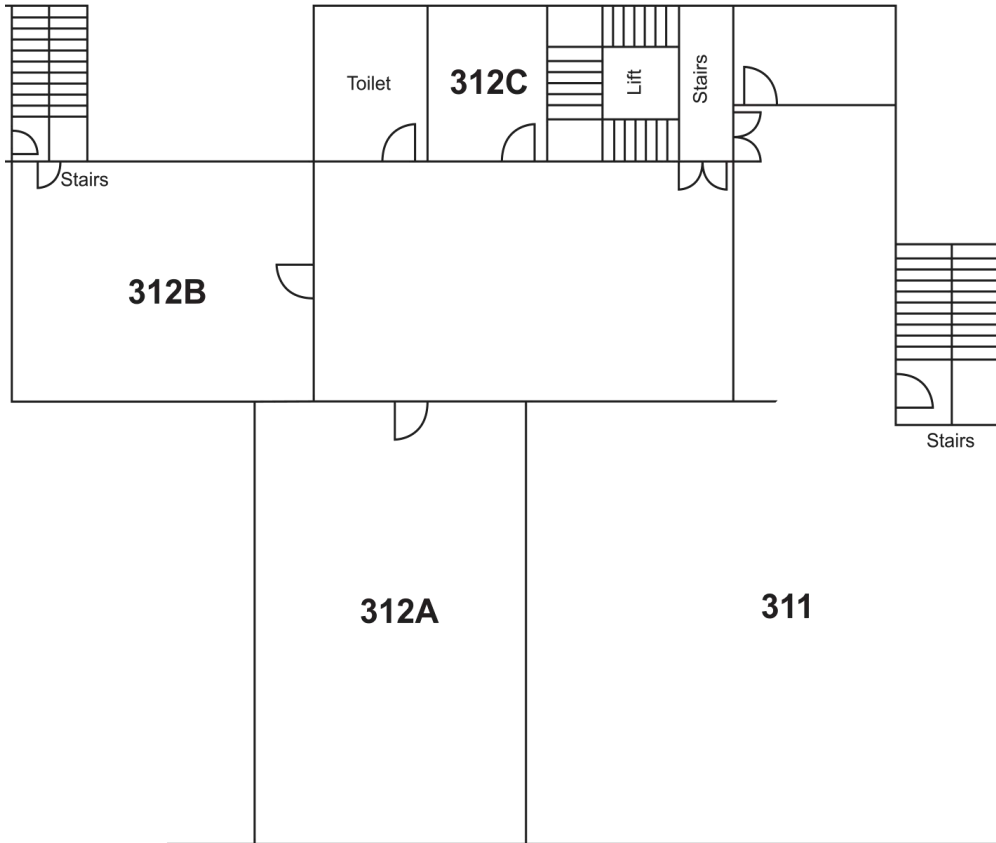

South Tower

Third Floor

Third Floor south tower	
Studio 311	Johan Louw Stegmann
Studio 312A	Solomon Omogboye
Studio 312B	Khotso Motsoeneng
Studio 312C	Trust Ceramics