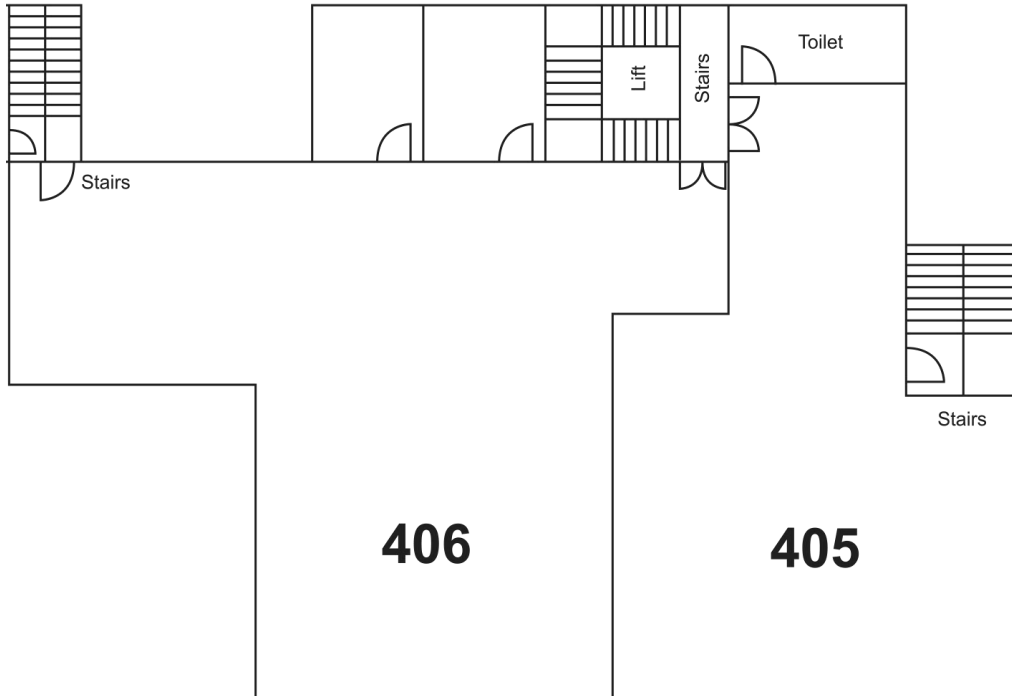

South Tower

Fourth Floor

Fourth Floor South Tower	
Studio 406	Rorisang Monanabela
Studio 405	Mosara E Studio