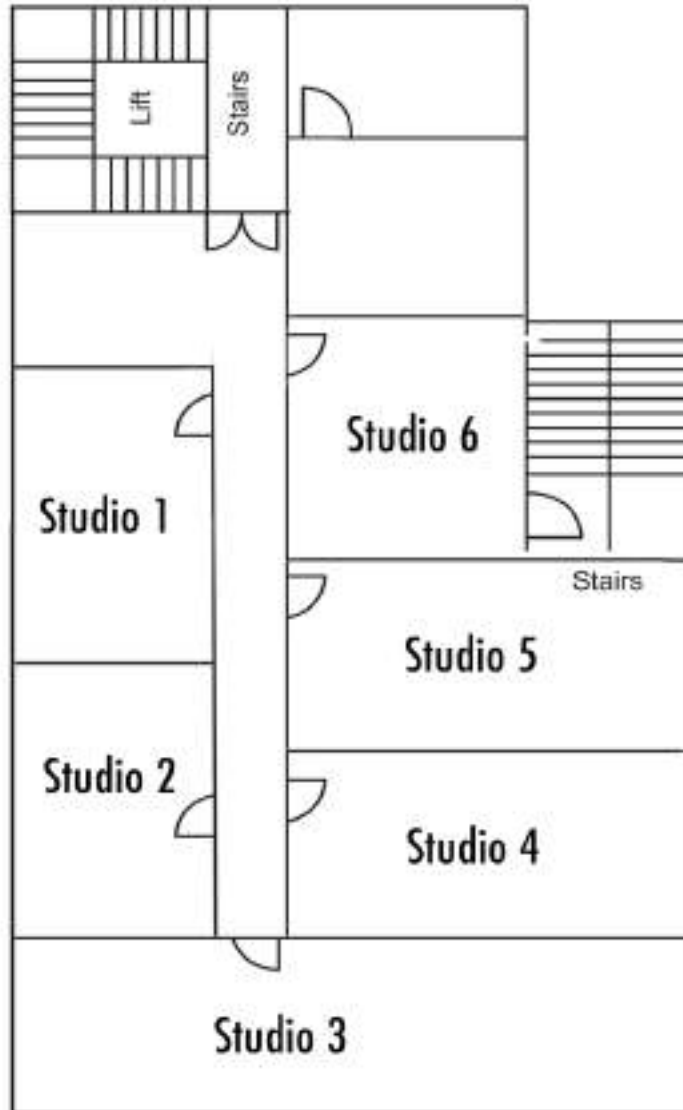

Vhuhwavho Nemaunagni – N. Tower, 1st Floor, Studio 104

W

Wisani Manyisi – N. Tower, 1st Floor, Studio 1

North Tower

Upper Ground

Upper Ground Floor	
Studio 1A	Sihlobo Bukhosi Moyo
Studio 1B	Lindelwa Matsebula
Studio 1C	Dumisani Jere
Studio 1D	Mongezi Ncombo
Studio 1E	Nomonde Mtetwa
Studio 1F	The Big O Clothing
Studio 1G	Alpheus Ngoepe

North Tower

First Floor

First Floor	
Studio 102	Kamogelo Masemola
Studio 104	Vhuhwavho Namaunagni
Studio 1	Wisani Manyisi
Studio 2	Karabo Nkuna
Studio 3	Lesedi Manganye
Studio 4	Nanini Mgandela (DELA NAN)
Studio 5	Qaphile Langa
Studio 6	Simon Moshapo jnr
Studio 7	Mpho Machate
Studio 9	Ivy Ndebele
Studio 10	Black Mabutho M

South Tower

First Floor

First Floor South Tower	
105 - Studio 1	Ceramic Art Studio
105 - Studio 2	
105 - Studio 3	Nwabisa Ntlokwana
105 - Studio 4	Ousman Kapanga
105 - Studio 5	Mbali Zulu
105 - Studio 6	Lutepo arts and ceramics

North Tower

Second Floor

Second Floor End Street studios	
Studio 1	Nicola Bouwer
Studio 2	Zenzo Siamenda
Studio 3	LM Mthethwa
Studio 4	Elvis Magagula
Studio 5	Thamba Tabvuma
Studio 6	
Studio 7	Residency studio
Studio 8	Residency studio