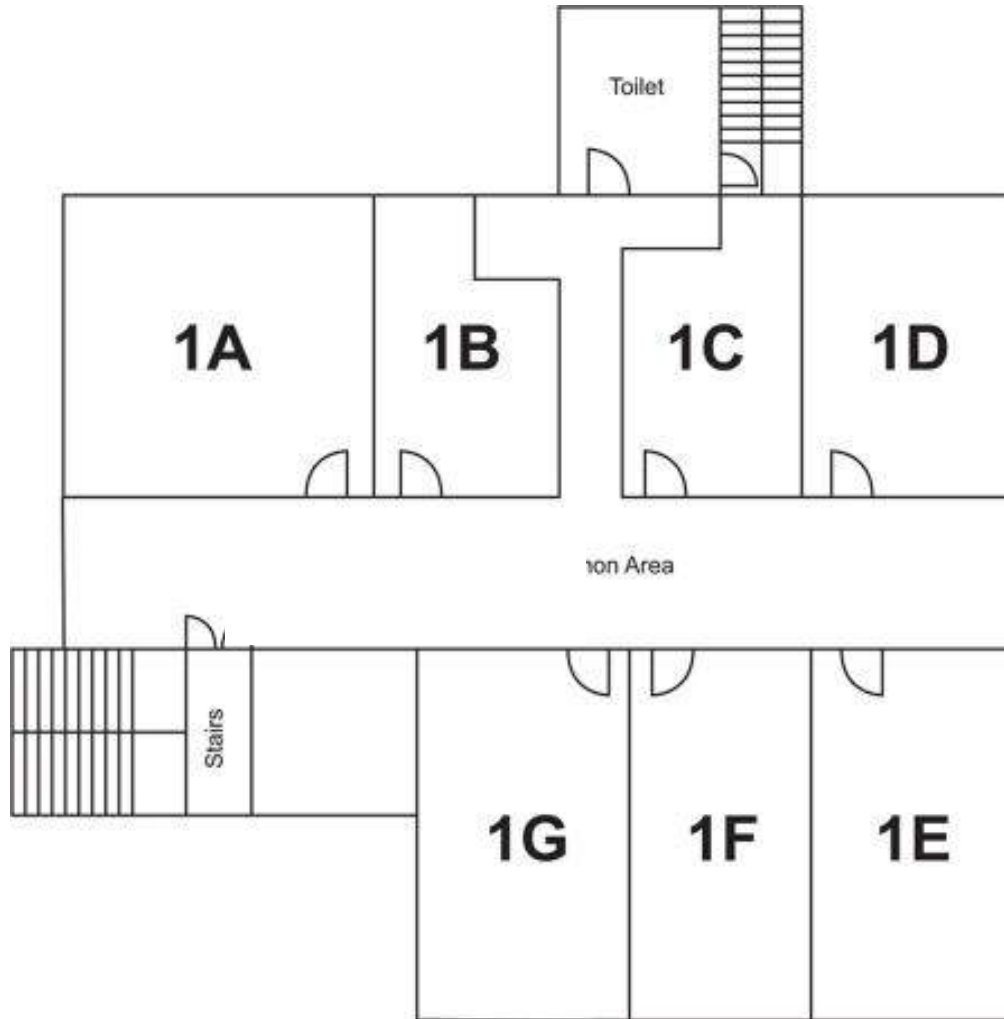

North Tower

Upper Ground

Upper Ground Floor	
Studio 1A	Sihlobo Bukhosi Moyo
Studio 1B	Lindelwa Matsebula
Studio 1C	Dumisani Jere
Studio 1D	Mongezi Ncombo
Studio 1E	Nomonde Mtetwa
Studio 1F	The Big O Clothing
Studio 1G	Alpheus Ngoepe