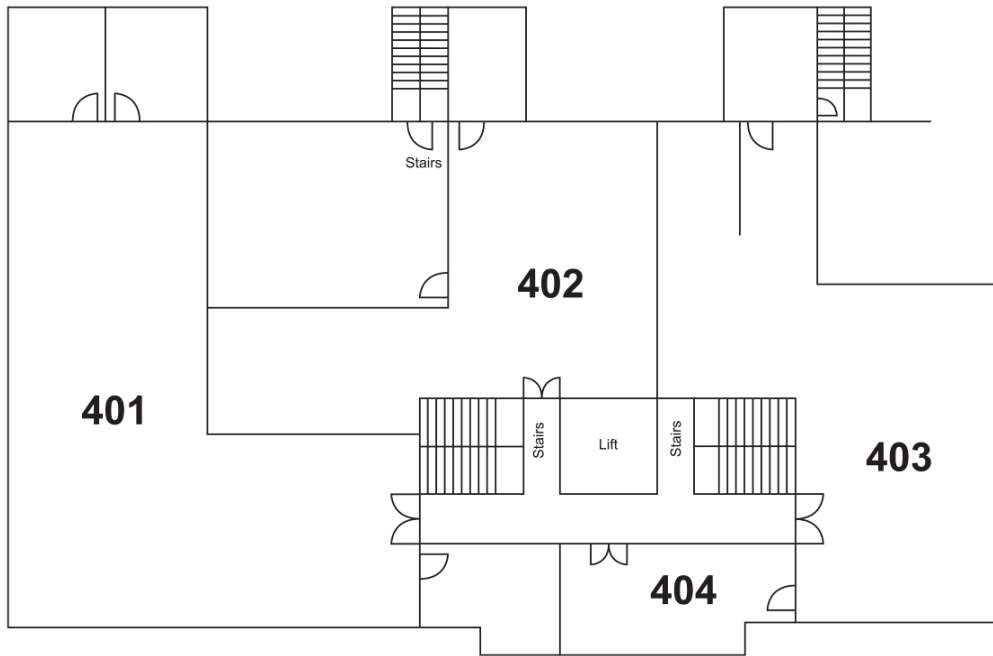

South Tower

Third Floor

Third Floor south tower	
Studio 311	Johan Louw Stegmann
Studio 312A	Solomon Omogboye
Studio 312B	Khotso Motsoeneng
Studio 312C	Trust Ceramics

North Tower

Fourth Floor

Fourth Floor north tower	
Studio 401	META Foundation/ Melissa Haiden
Studio 402	Diane Victor/ Rabbit Productions
Studio 403	Mbali Tshabalala
Studio 404	Manelisi Vilakazi