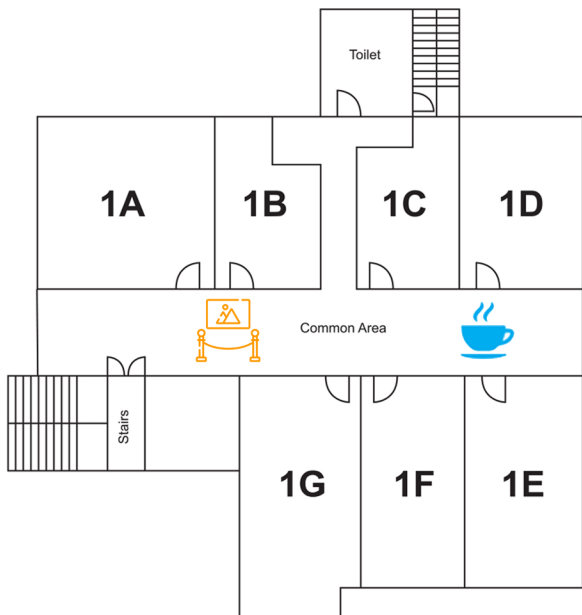

AUGUSTHOUSE

the artist playground

29 MAY 2022

76 END STREET, DOORNFONTEIN

NORTH TOWER UPPER GROUND FLOOR

MAP KEY

-  - Bar
-  - Childrens area
-  - Coffee
-  - Food
-  - Exhibition

UPPER GROUND FLOOR	
STUDIO 1A	Khotso Motsoeneng
STUDIO 1B	Jordan Swart
STUDIO 1C	Lindo Zwane
STUDIO 1D	Malose Pete
STUDIO 1E	Melusi Ntshangase
STUDIO 1F	Jibril Linjoum Achu
STUDIO 1G	Arlindo Maunde & Jemiro

NORTH TOWER FIRST FLOOR

MAP KEY

-  - Bar
-  - Childrens area
-  - Coffee
-  - Food
-  - Exhibition

FIRST FLOOR	
102	Justin Dingwall // Roman Handt // Davide Longari
104	Guinevere Thomas // Palesa Motsumi
STUDIO 1	Vivien Kohler
STUDIO 2	Simon Moshapo
STUDIO 3	Tawanda MuAfrica
STUDIO 4	Rorisang Monanabela
STUDIO 5	Kamogelo Masemola
STUDIO 6	Malwande Ngcingi
STUDIO 7	Mpho Machete
STUDIO 8	Residency Accommodation
STUDIO 9	Olwethu de Vos
STUDIO 10	Mpho Nkadameng // Navel Seakamela

NORTH TOWER FOURTH FLOOR

MAP KEY

-  - Bar
-  - Childrens area
-  - Coffee
-  - Food
-  - Exhibition

FOURTH FLOOR	
401	Exhibition: "Too many dinner parties - a relational conversation in presence" - a group exhibition curated by Sara Hallatt
401	Michele Rolstone's studio
402	Terence Maluleke
403	Diane Victor
404	Dumisani Jere

SOUTH TOWER THIRD FLOOR

MAP KEY

-  - Bar
-  - Childrens area
-  - Coffee
-  - Food
-  - Exhibition

THIRD FLOOR	
311	"Broken Telephone" - an exhibition curated by Olwethu de Vos
312A	Sanusi Olatunji
312B	Johan Stegmann