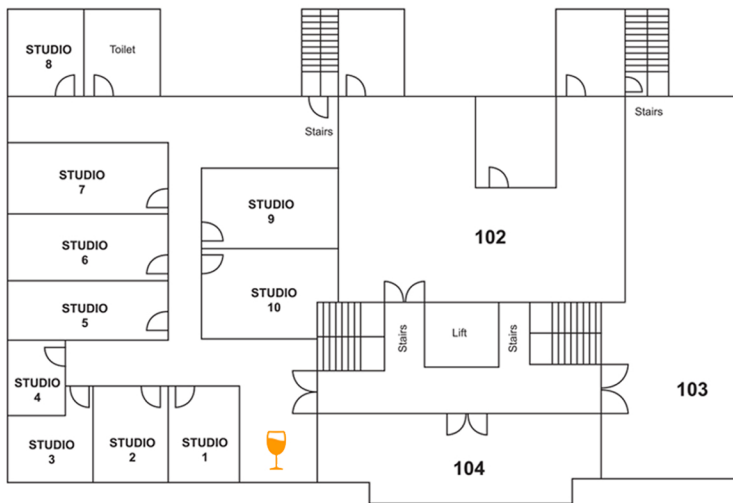

AUGUSTHOUSE

the artist playground

29 MAY 2022

76 END STREET, DOORNFONTEIN

NORTH TOWER UPPER GROUND FLOOR

MAP KEY

-  - Bar
-  - Childrens area
-  - Coffee
-  - Food
-  - Exhibition

UPPER GROUND FLOOR	
STUDIO 1A	Khotso Motsoeneng
STUDIO 1B	Jordan Swart
STUDIO 1C	Lindo Zwane
STUDIO 1D	Malose Pete
STUDIO 1E	Melusi Ntshangase
STUDIO 1F	Jibril Linjoum Achu
STUDIO 1G	Arlindo Maunde & Jemiro

NORTH TOWER FIRST FLOOR

MAP KEY

-  - Bar
-  - Childrens area
-  - Coffee
-  - Food
-  - Exhibition

FIRST FLOOR	
102	Justin Dingwall // Roman Handt // Davide Longari
104	Guinevere Thomas // Palesa Motsumi
STUDIO 1	Vivien Kohler
STUDIO 2	Simon Moshapo
STUDIO 3	Tawanda MuAfrica
STUDIO 4	Rorisang Monanabela
STUDIO 5	Kamogelo Masemola
STUDIO 6	Malwande Ngcingi
STUDIO 7	Mpho Machete
STUDIO 8	Residency Accommodation
STUDIO 9	Olwethu de Vos
STUDIO 10	Mpho Nkadameng // Navel Seakamela

SOUTH TOWER THIRD FLOOR

MAP KEY

-  - Bar
-  - Childrens area
-  - Coffee
-  - Food
-  - Exhibition

THIRD FLOOR	
311	"Broken Telephone" - an exhibition curated by Olwethu de Vos
312A	Sanusi Olatunji
312B	Johan Stegmann