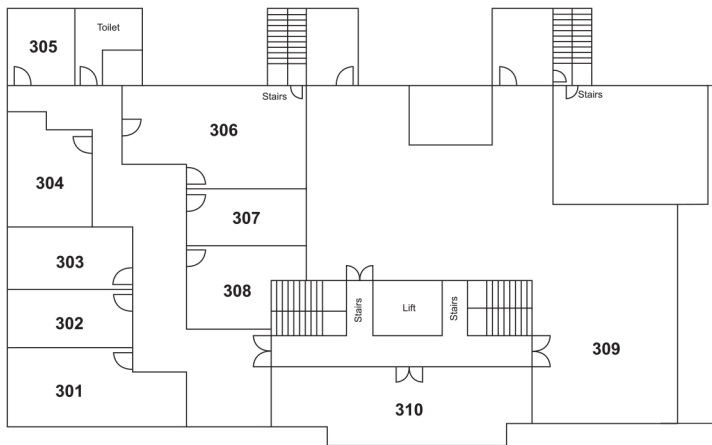

NORTH TOWER FIRST FLOOR

MAP KEY

-  - Bar
-  - Childrens area
-  - Coffee
-  - Food
-  - Exhibition

FIRST FLOOR	
102	Justin Dingwall // Roman Handt // Davide Longari
104	Guinevere Thomas // Palesa Motsumi
STUDIO 1	Vivien Kohler
STUDIO 2	Simon Moshapo
STUDIO 3	Tawanda MuAfrica
STUDIO 4	Rorisang Monanabela
STUDIO 5	Kamogelo Masemola
STUDIO 6	Malwande Ngcingi
STUDIO 7	Mpho Machete
STUDIO 8	Residency Accommodation
STUDIO 9	Olwethu de Vos
STUDIO 10	Mpho Nkadameng // Navel Seakamela

NORTH TOWER

THIRD FLOOR

THIRD FLOOR	
301	Lindgray Framing
302	Solomon Omogboye
303	Percy Maimela's Studio
304	Sinalo Ntuli
305	Tivani Mabulele
307	Percy Maimela's Gallery
308	Vusi Mbulali's Gallery
309	Teboho Makoatsa
310	Vusi Mbulali's Studio