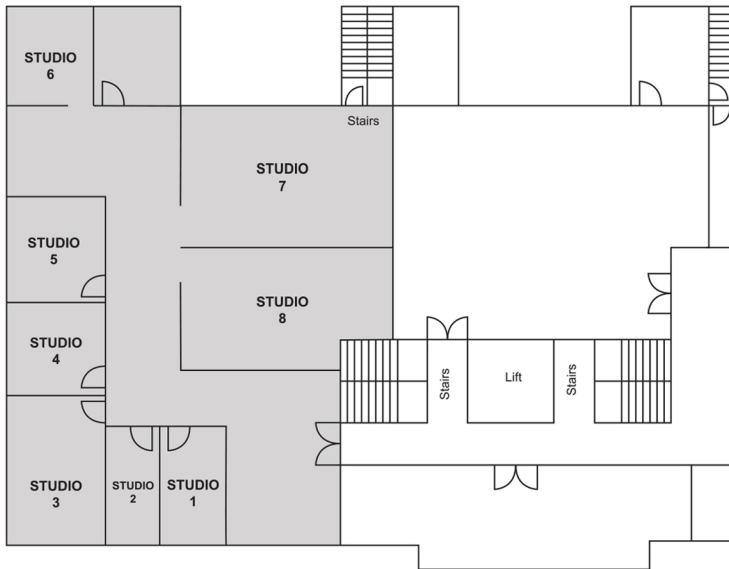

NORTH TOWER FIRST FLOOR

MAP KEY

-  - Bar
-  - Childrens area
-  - Coffee
-  - Food
-  - Exhibition

FIRST FLOOR	
102	Justin Dingwall // Roman Handt // Davide Longari
104	Guinevere Thomas // Palesa Motsumi
STUDIO 1	Vivien Kohler
STUDIO 2	Simon Moshapo
STUDIO 3	Tawanda MuAfrica
STUDIO 4	Rorisang Monanabela
STUDIO 5	Kamogelo Masemola
STUDIO 6	Malwande Ngcingi
STUDIO 7	Mpho Machete
STUDIO 8	Residency Accommodation
STUDIO 9	Olwethu de Vos
STUDIO 10	Mpho Nkadameng // Navel Seakamela

NORTH TOWER

SECOND FLOOR - END STREET STUDIOS

SECOND FLOOR - END STREET STUDIOS	
STUDIO 1	Lebo Thoka
STUDIO 2	Antionette McMaster
STUDIO 3	Fathema Bemath
STUDIO 4	Lisa Younger // Sinead Fletcher
STUDIO 5	Roland Gunst / John K Cobra
STUDIO 6	Leigh Le Roux
STUDIO 7	Kaelik Dullaart // Neil Nieuwoudt
STUDIO 8	Dewan Craven