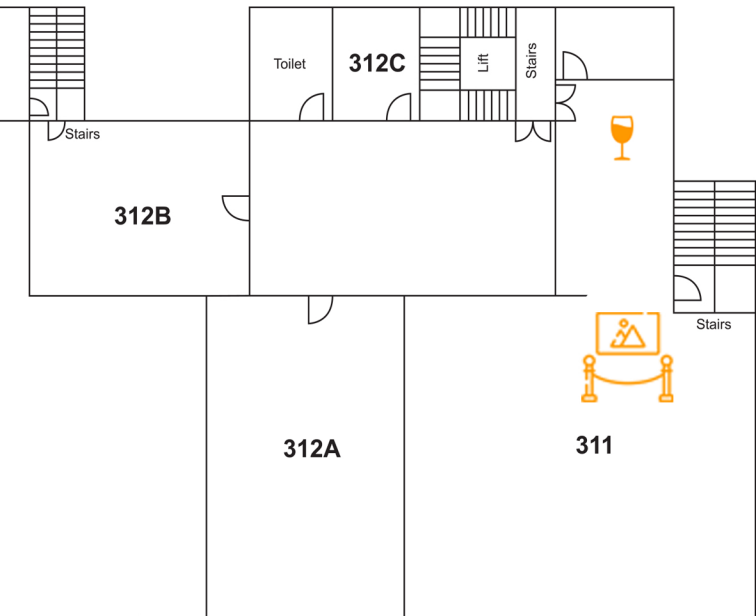

NORTH TOWER FOURTH FLOOR

MAP KEY

-  - Bar
-  - Childrens area
-  - Coffee
-  - Food
-  - Exhibition

FOURTH FLOOR	
401	Exhibition: "Too many dinner parties - a relational conversation in presence" - a group exhibition curated by Sara Hallatt
401	Michele Rolstone's studio
402	Terence Maluleke
403	Diane Victor
404	Dumisani Jere

SOUTH TOWER THIRD FLOOR

MAP KEY

-  - Bar
-  - Childrens area
-  - Coffee
-  - Food
-  - Exhibition

THIRD FLOOR	
311	"Broken Telephone" - an exhibition curated by Olwethu de Vos
312A	Sanusi Olatunji
312B	Johan Stegmann