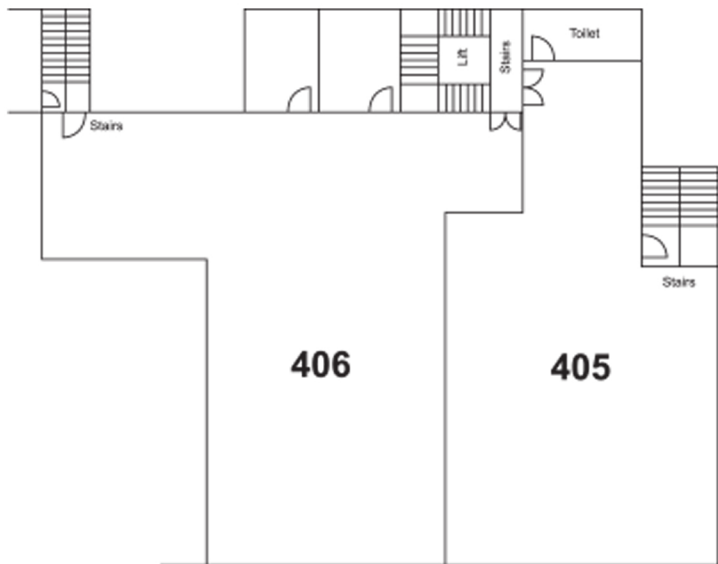

SOUTH TOWER

FOURTH FLOOR

FOURTH FLOOR	
405	Sam Nhlengethwa