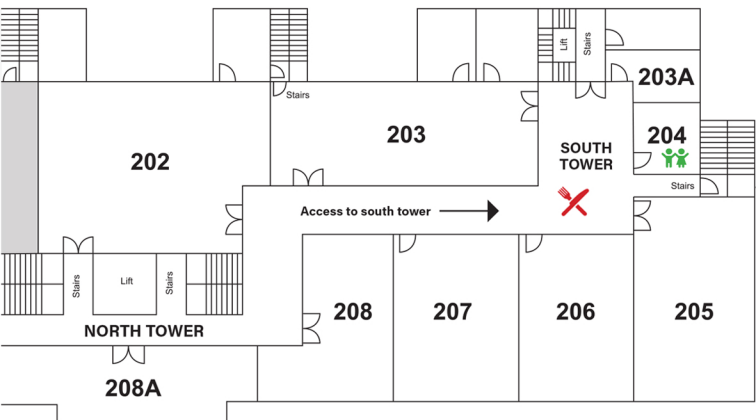

NORTH TOWER FOURTH FLOOR

MAP KEY

-  - Bar
-  - Childrens area
-  - Coffee
-  - Food
-  - Exhibition

FOURTH FLOOR	
401	Exhibition: "Too many dinner parties - a relational conversation in presence" - a group exhibition curated by Sara Hallatt
401	Michele Rolstone's studio
402	Terence Maluleke
403	Diane Victor
404	Dumisani Jere

SOUTH TOWER THIRD FLOOR

MAP KEY

-  - Bar
-  - Childrens area
-  - Coffee
-  - Food
-  - Exhibition

THIRD FLOOR	
311	"Broken Telephone" - an exhibition curated by Olwethu de Vos
312A	Sanusi Olatunji
312B	Johan Stegmann

NORTH TOWER over to SOUTH TOWER

SECOND FLOOR

MAP KEY

-  - Bar
-  - Childrens area
-  - Coffee
-  - Food
-  - Exhibition

SECOND FLOOR	
202	Mbongeni Fakudze
204	Kids Area - Hosted by Buka Arts Academy
205	Themba Khumalo
207	Bekezela Mabena // Kamva Matuis
208A	Dekor One